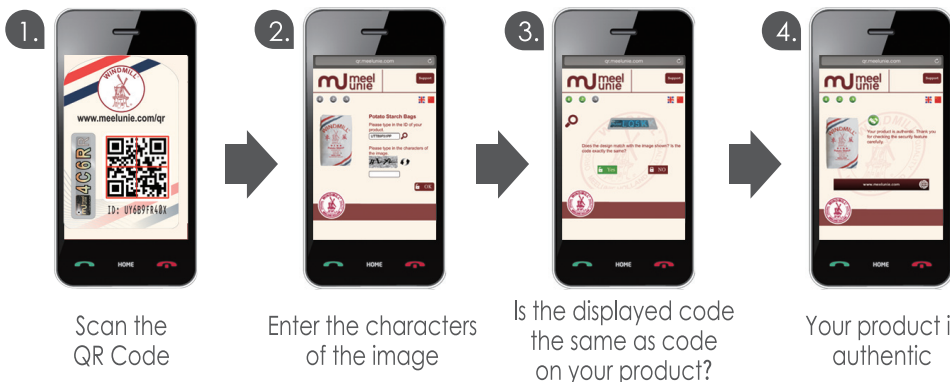

Certificate of Authenticity on Windmill Potato Starch.

(Effective as from production date August 2015)

How to check if your product is truly authentic?

- Every Windmill bag has a different security code
- Appearance in direct light different to diffuse light
- Moving digit becomes visible when tilting product in direct light

Scan QR code or go to Website:

Meelunie B.V.